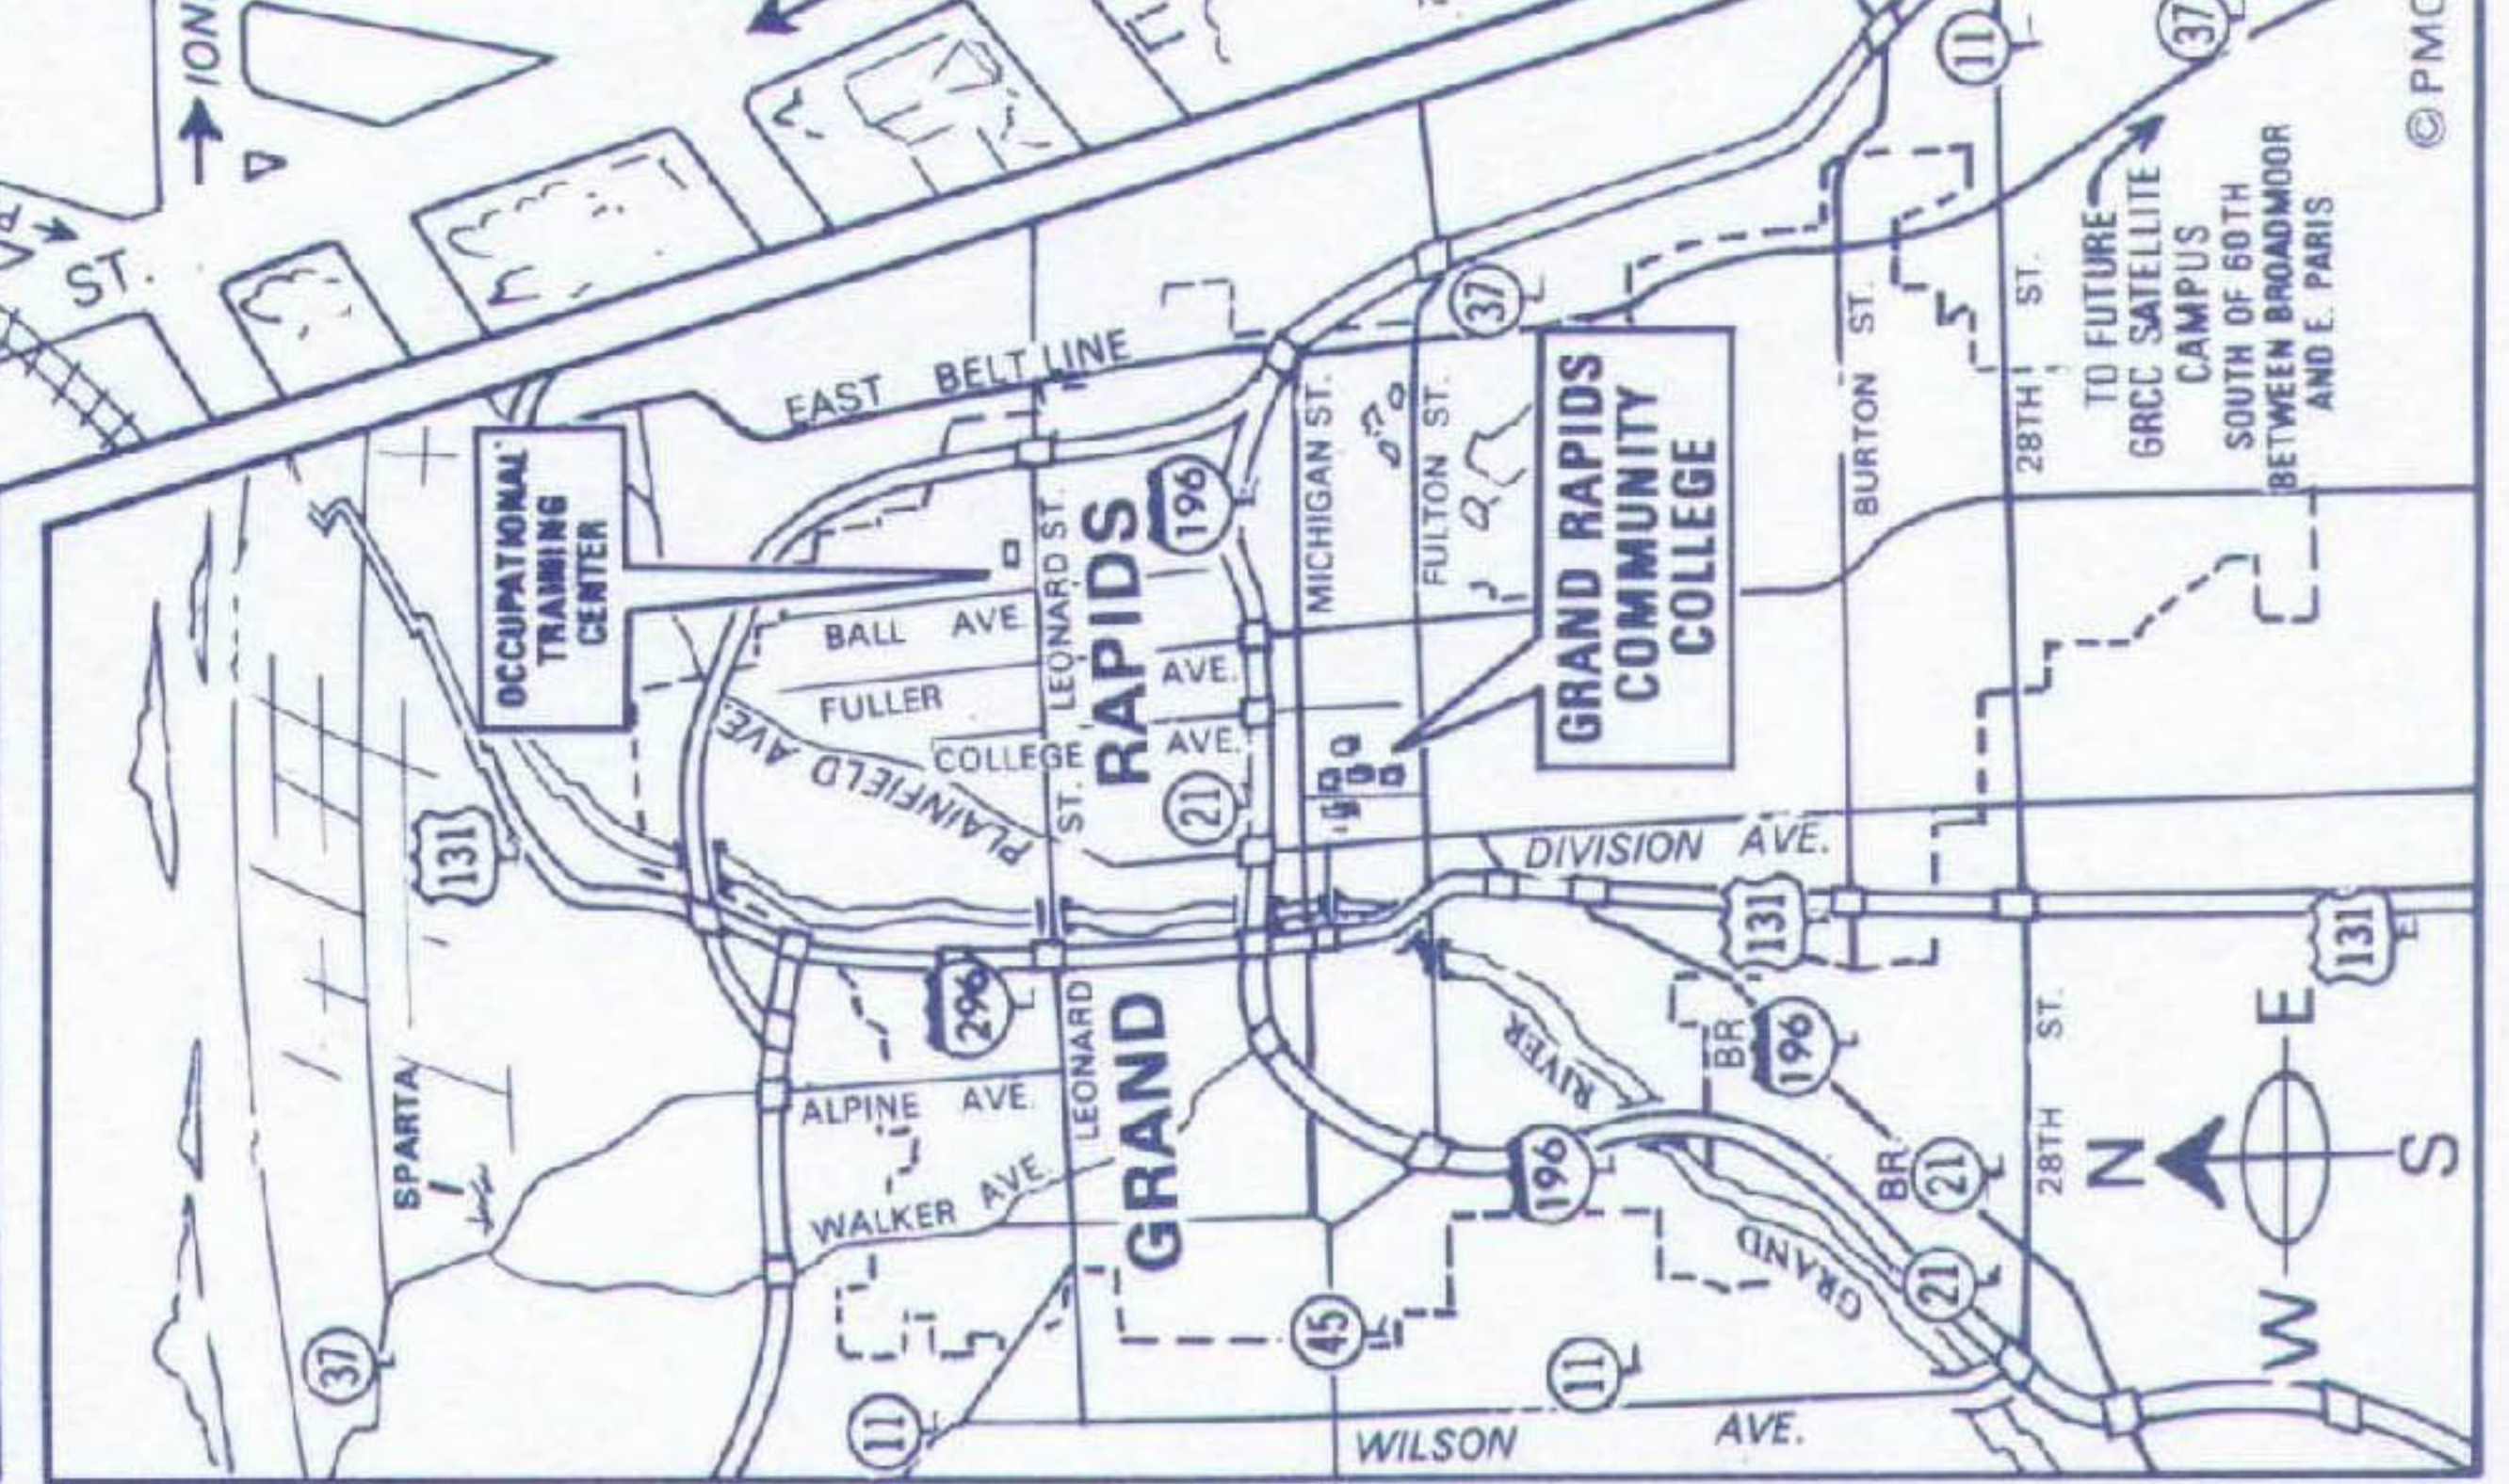

PEARL ST. EXIT TO GRCC

DOWNTOWN EXIT OTTAWA AVE. EXIT TO GRCC

EASIEST ROUTE COLLEGE AVE. EXIT TO GRCC

Grand Rapids Community College

143 Bostwick, N.E.
Grand Rapids, MI 49503-3296
(616) 234-GRCC

1995 EDITION
PERSPECTOVISION® ©1990 by PERSPECTO MAP CO., INC., RICHMOND, IL 60071

© P.M.C., INC.

TO FUTURE GRCC SATELLITE CAMPUS SOUTH OF 30TH BETWEEN BROADHUR AND E. PARIS

GRAND RAPIDS COMMUNITY COLLEGE

OCCUPATIONAL TRAINING CENTER

RAPIDS COLLEGE

GRAND RAPIDS

GRAND RAPIDS

GRAND RAPIDS

GRAND RAPIDS

GRAND RAPIDS

GRAND RAPIDS

GRAND RAPIDS

GRAND RAPIDS

GRAND RAPIDS

GRAND RAPIDS

GRAND RAPIDS