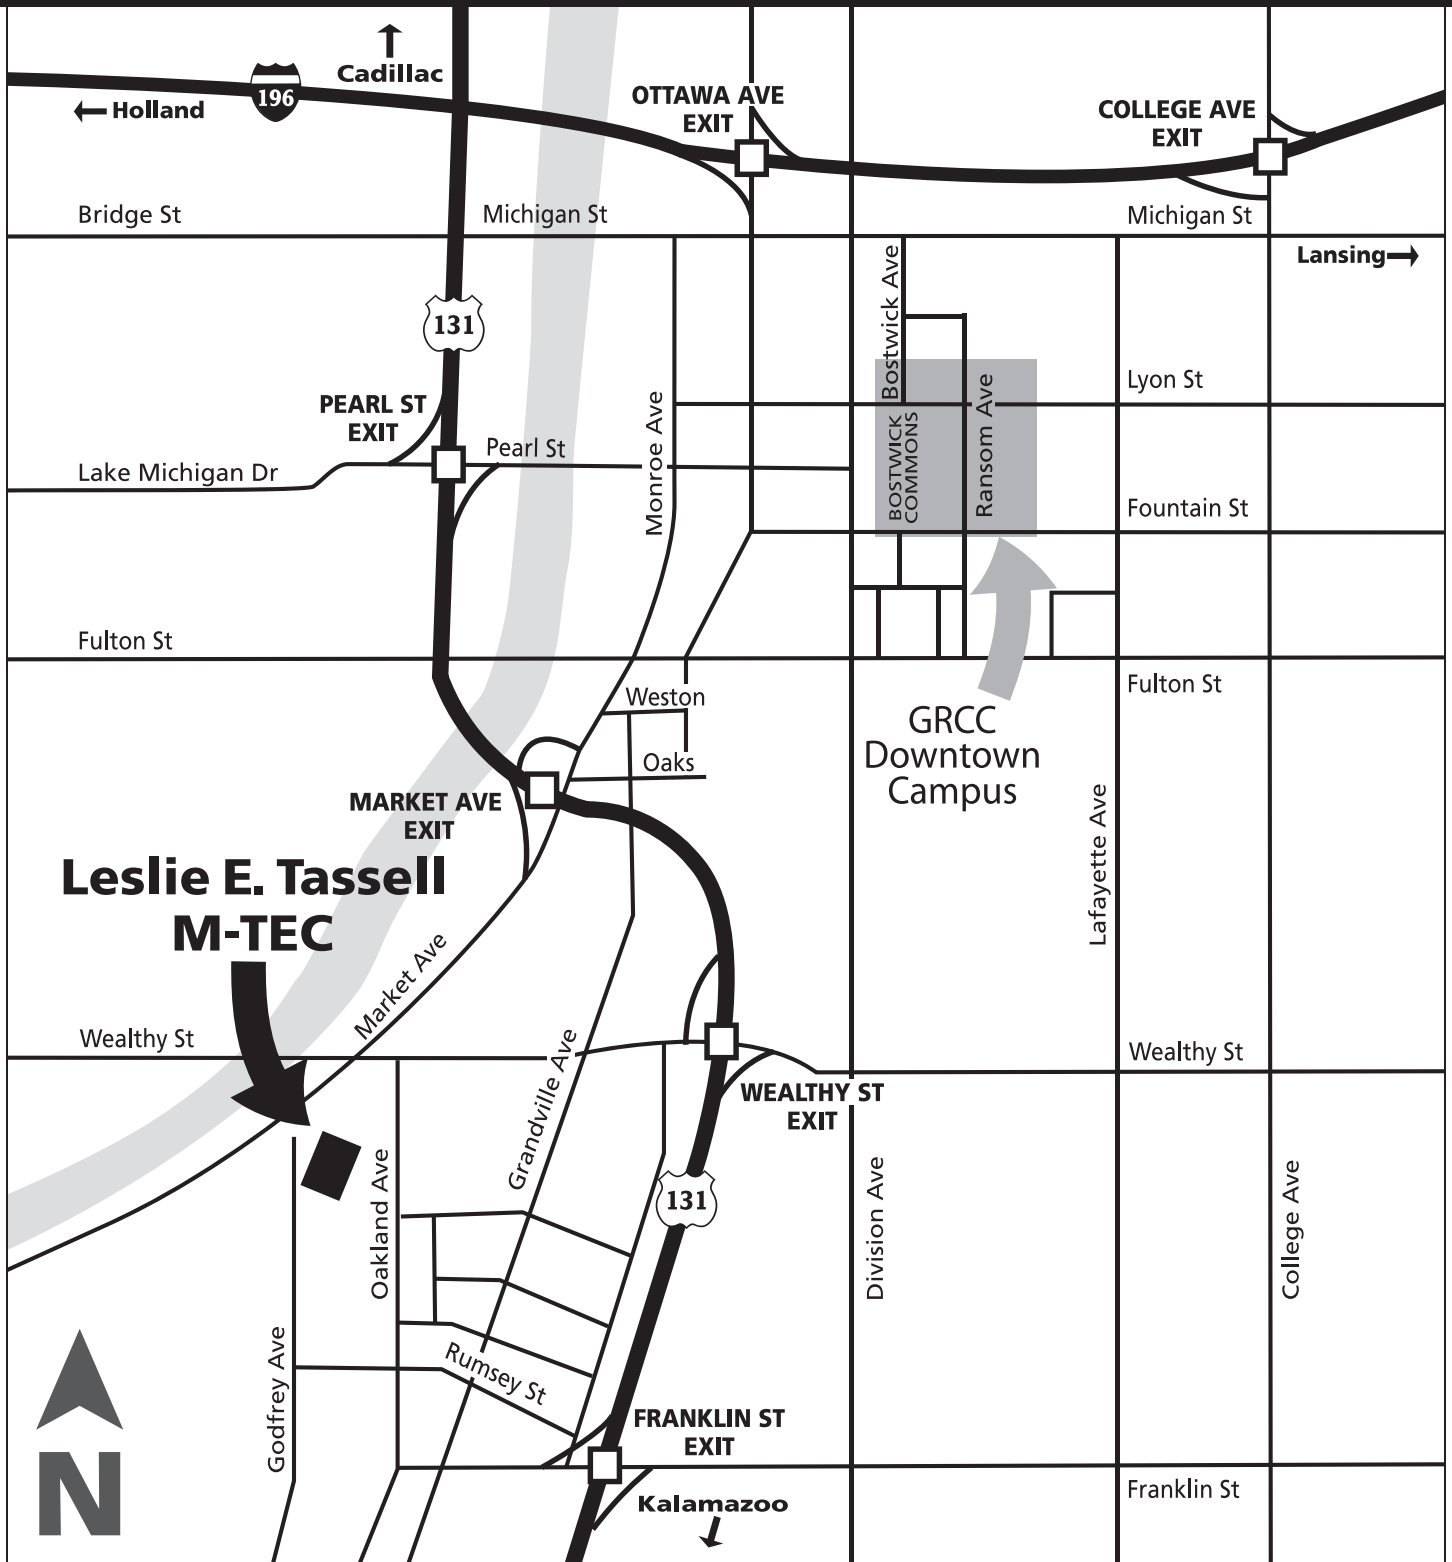

Leslie E. Tassell M-TEC

Leslie E. Tassell M-TEC
 622 Godfrey SW
 Grand Rapids MI 49503
 Phone: (616) 234-3800
www.grcc.edu/jobtraining
training@grcc.edu