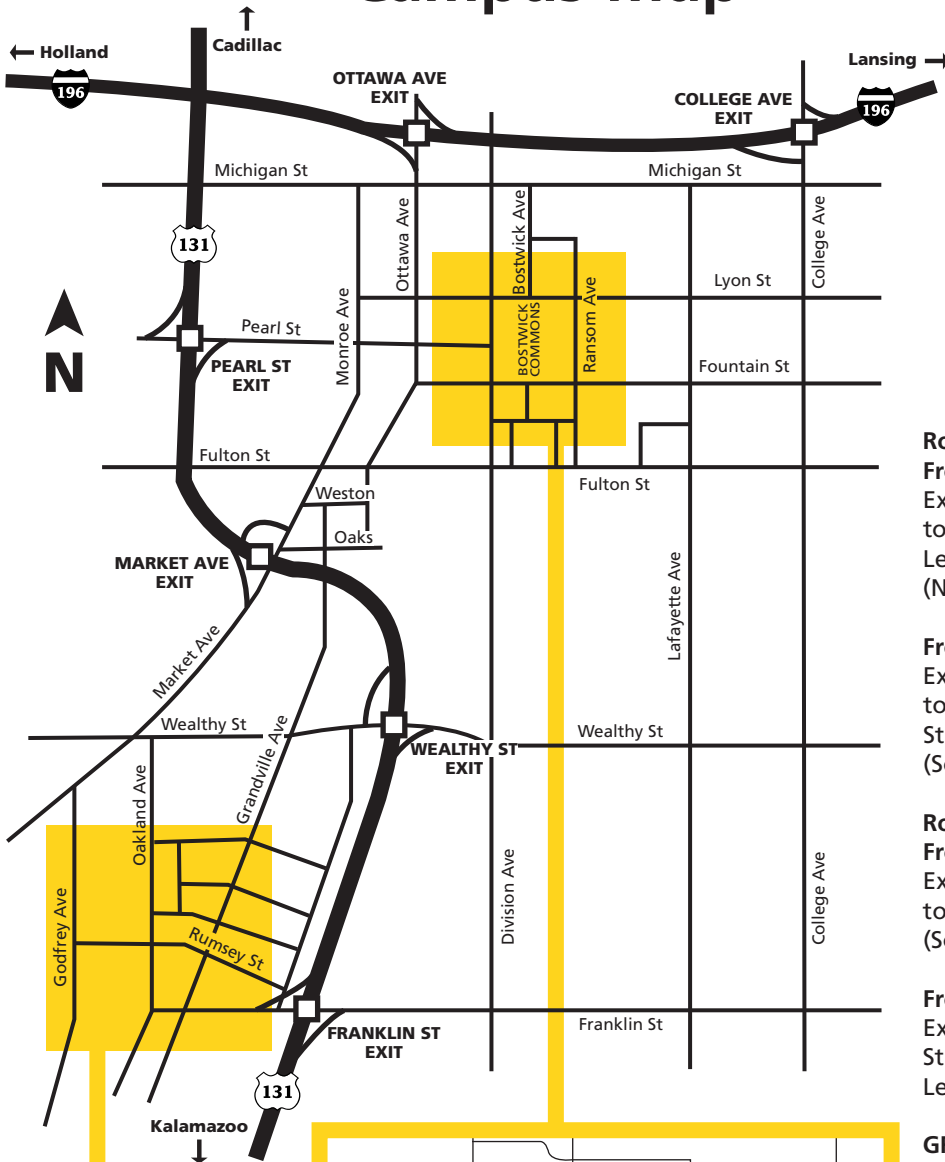

Grand Rapids Community College

Campus Map

Routes from US-131

From North (Cadillac)

Exit Pearl Street (#85-B). Left (East) on Pearl Street to Ottawa Ave. Right (South) on Ottawa to Fountain. Left (East) on Fountain to Bostwick Commons. Left (North) to enter Bostwick Parking Ramp.

From South (Kalamazoo)

Exit Wealthy Street (#84-A). Right (East) on Wealthy to Lafayette. Left (North) on Lafayette to Lyon Street. Left (West) on Lyon Street to Ransom. Left (South) on Ransom to enter Bostwick Parking Ramp.

Routes from Interstate-196

From West (Holland)

Exit College Street (#78). Right (South) on College to Lyon. Right (West) on Lyon to Ransom. Left (South) on Ransom to the Bostwick Parking Ramp.

From East (Lansing)

Exit Ottawa (#77-C). Ottawa (South) to Fountain Street. Left (East) on Fountain to Bostwick Commons. Left (North) to enter Bostwick Parking Ramp.

GRCC Buildings

1. College Park Plaza
2. Lyon Parking Ramp
3. North Building
4. Main Building
5. Calkins Science Center
6. Gerald R. Ford Fieldhouse
7. Student Community Center
8. Bostwick Parking Ramp
9. Music Center
10. Learning Center
11. Applied Technology Center
12. Spectrum Theater
13. McCabe-Marlowe House
14. Preschool (First United Methodist Church)
15. The Leslie E. Tassell M-TECSM