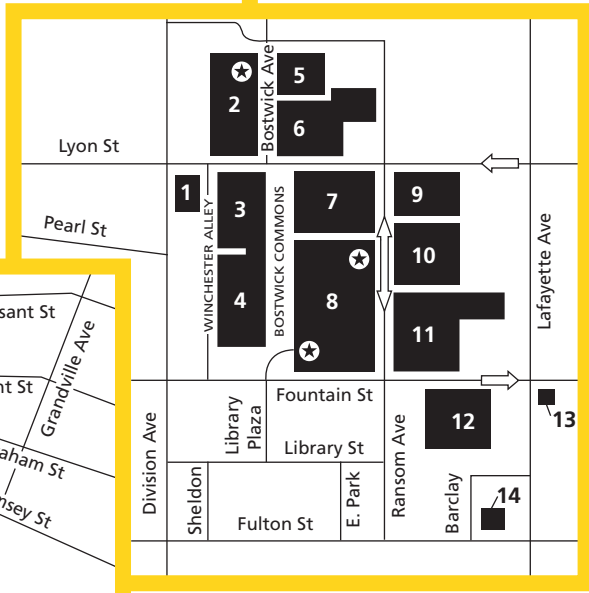

Grand Rapids Community College

Campus Map

Routes from US-131

From North (Cadillac)

Exit Pearl Street (#85-B). Left (East) on Pearl Street to Ottawa Ave. Right (South) on Ottawa to Fountain. Left (East) on Fountain to Bostwick Commons. Left (North) to enter Bostwick Parking Ramp.

From South (Kalamazoo)

Exit Wealthy Street (#84-A). Right (East) on Wealthy to Lafayette. Left (North) on Lafayette to Lyon Street. Left (West) on Lyon Street to Ransom. Left (South) on Ransom to enter Bostwick Parking Ramp.

Routes from Interstate-196

From West (Holland)

Exit College Street (#78). Right (South) on College to Lyon. Right (West) on Lyon to Ransom. Left (South) on Ransom to the Bostwick Parking Ramp.

From East (Lansing)

Exit Ottawa (#77-C). Ottawa (South) to Fountain Street. Left (East) on Fountain to Bostwick Commons. Left (North) to enter Bostwick Parking Ramp.

GRCC Buildings

1. College Park Plaza
2. Lyon Parking Ramp
3. North Building
4. Main Building
5. Calkins Science Center
6. Gerald R. Ford Fieldhouse
7. Student Community Center
8. Bostwick Parking Ramp
9. Music Center
10. Learning Center
11. Applied Technology Center
12. Spectrum Theater
13. McCabe-Marlowe House
14. Preschool (First United Methodist Church)
15. The Leslie E. Tassell M-TECSM