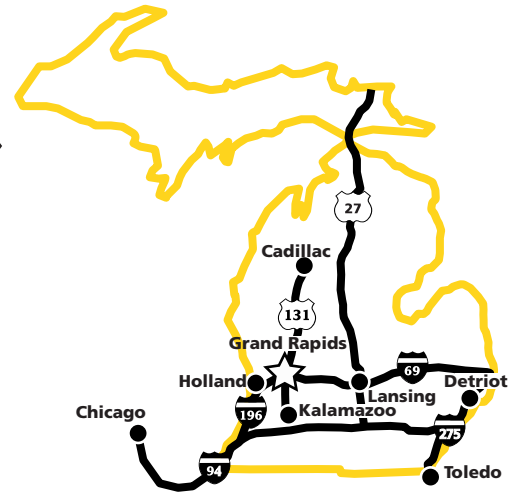

Grand Rapids Community College

Campus Map

Routes from US-131

From North (Cadillac)

Exit Pearl Street (#85-B). Left (East) on Pearl Street to Ottawa Ave. Right (South) on Ottawa to Fountain. Left (East) on Fountain to Bostwick Commons. Left (North) to enter Bostwick Parking Ramp.

From South (Kalamazoo)

Exit Wealthy Street (#84-A). Right (East) on Wealthy to Lafayette. Left (North) on Lafayette to Lyon Street. Left (West) on Lyon Street to Ransom. Left (South) on Ransom to enter Bostwick Parking Ramp.

Routes from Interstate-196

From West (Holland)

Exit College Street (#78). Right (South) on College to Lyon. Right (West) on Lyon to Ransom. Left (South) on Ransom to the Bostwick Parking Ramp.

From East (Lansing)