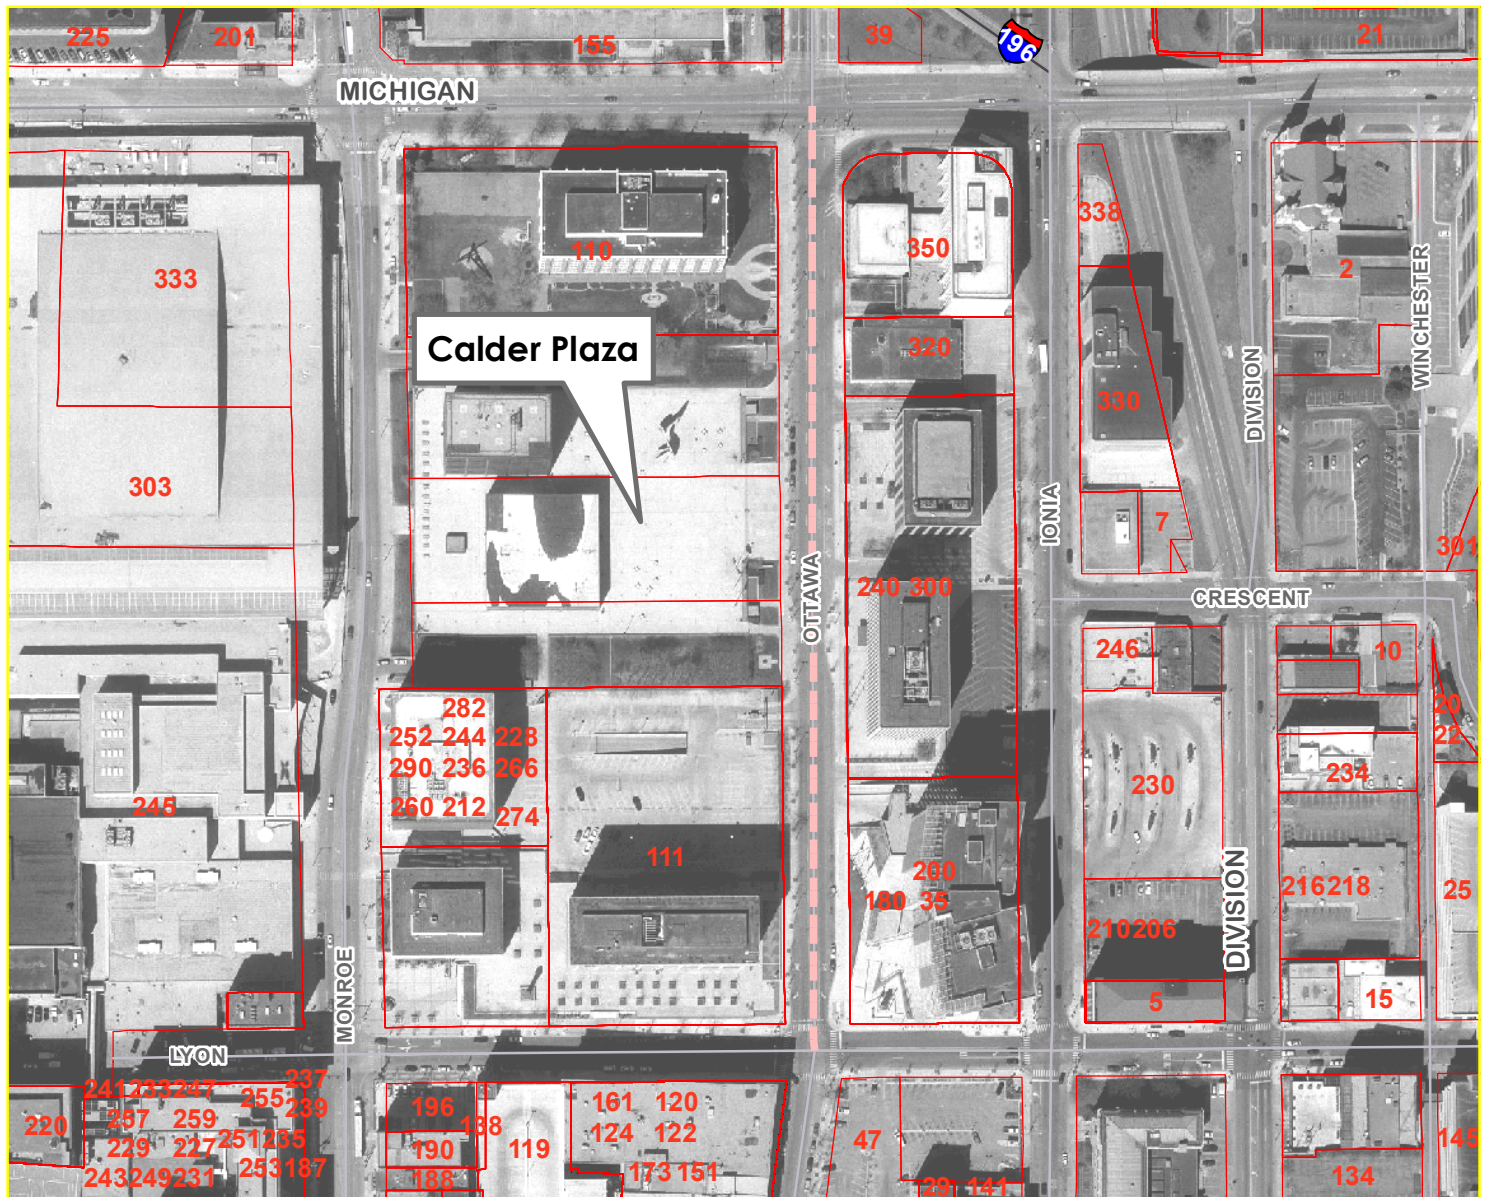

Road Closure Notice

Ottawa Ave - Michigan to Lyon

Calder Plaza - Obama Rally

Thursday, October 2, 2008
7 AM until 12:30 PM

West most South bound traffic lane of Ottawa will be closed.
Ottawa Ave will be completely closed by GRPD
if the crowd exceeds the expected size for this event.

For more info regarding this closure call Traffic Safety at 456-3066

0 500 1,000 Feet